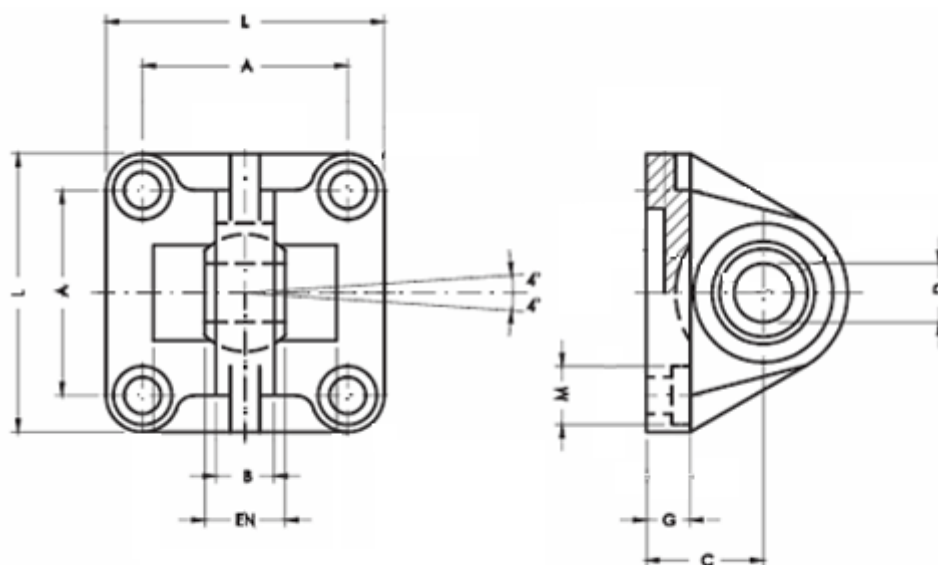

Article number: 5870053100

Description: Barrow male hinge DIN648K, 0053/100
for 100 mm cylinder

Measures

A	= 89.0	M = 18
B	= 18.0	
C	= 41	
Cylinder size	= 100	
D	= 20	
EN	= 25	
G	= 14	
L	= 115	